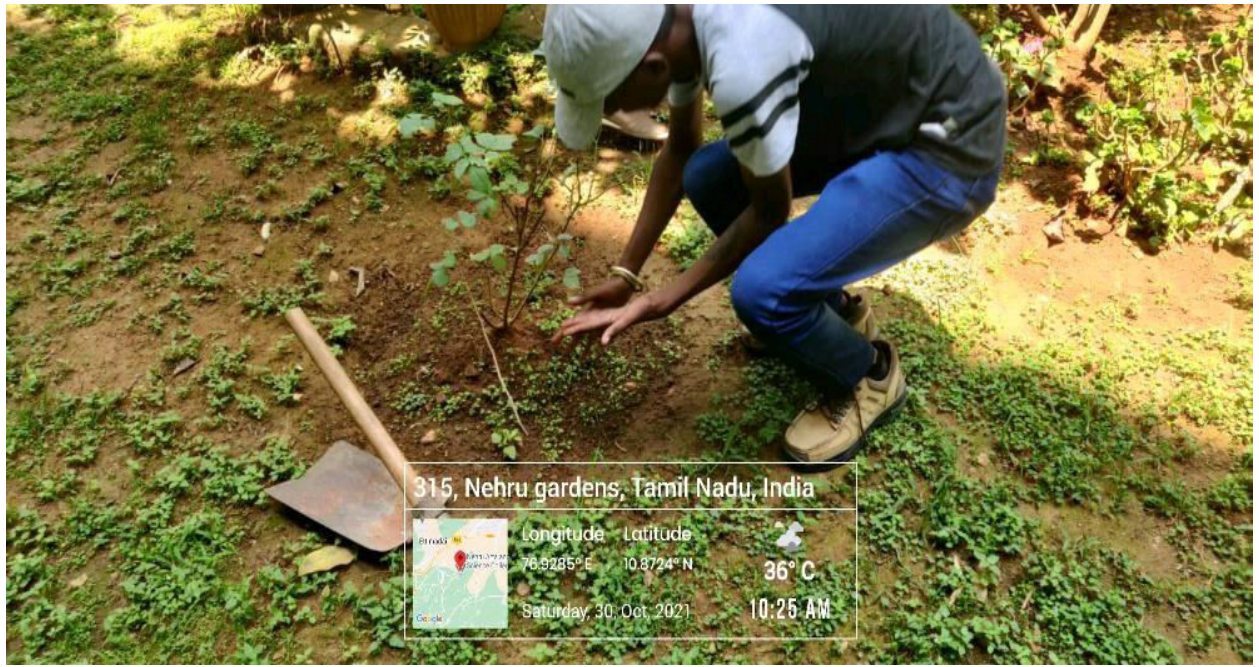

315, Nehru gardens, Tamil Nadu, India

	Longitude	Latitude	
	76.9285° E	10.8724° N	36° C
	Saturday, 30. Oct, 2021		10:25 AM

Dr. R. Moses Daniel, MBA., Ph.D., PGDCA, 2003
Principal
Nehru College of Management
Nehru Gardens, Thirumalayampalayam
Coimbatore - 641 105